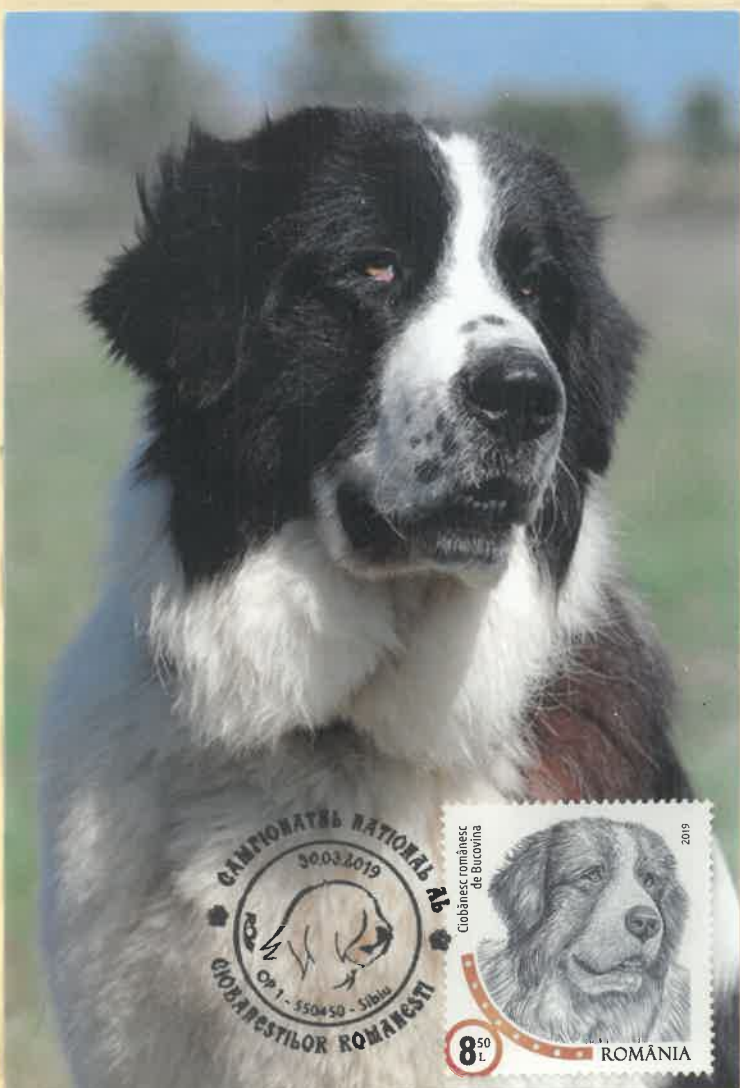

Exhibitor
Alexandra Cristina MUNTEAN
Kiel - Germany

THE ROMANIAN MIORITIC SHEPHERD DOG

It is a very old Romanian breed preserved over time due to the shepherds. It is spread along the slopes of the Southern and Eastern Carpathian Mountains.

The Romanian Carpathian Shepherd Dog is an alpine dog selected from an endemic breed existing in the Carpathian-Danubian area.

It is a dog used for centuries by the Romanian shepherds from the Carpathians to guard the flocks, also being an excellent guard dog.

THE ROMANIAN SHEPHERD DOG OF BUCOVINA

The Romanian Shepherd Dog of Bucovina is a large, strong, imposing, solid, well-built canine breed with a strong bone structure.

It is a very good guard dog of herds, being an excellent companion in the mountain as well as a pleasant pet.

The Romanian Raven Shepherd Dog is a Romanian natural breed that appeared in the area of the Southern Carpathians and in the sub-Carpathian area (Dâmbovița, Argeș, Prahova, Brașov). The name "Raven" comes from the fact that its fur is completely black. It is an intelligent, active, brave, calm and balanced dog, obedient to his master and having a strong guardian instinct.