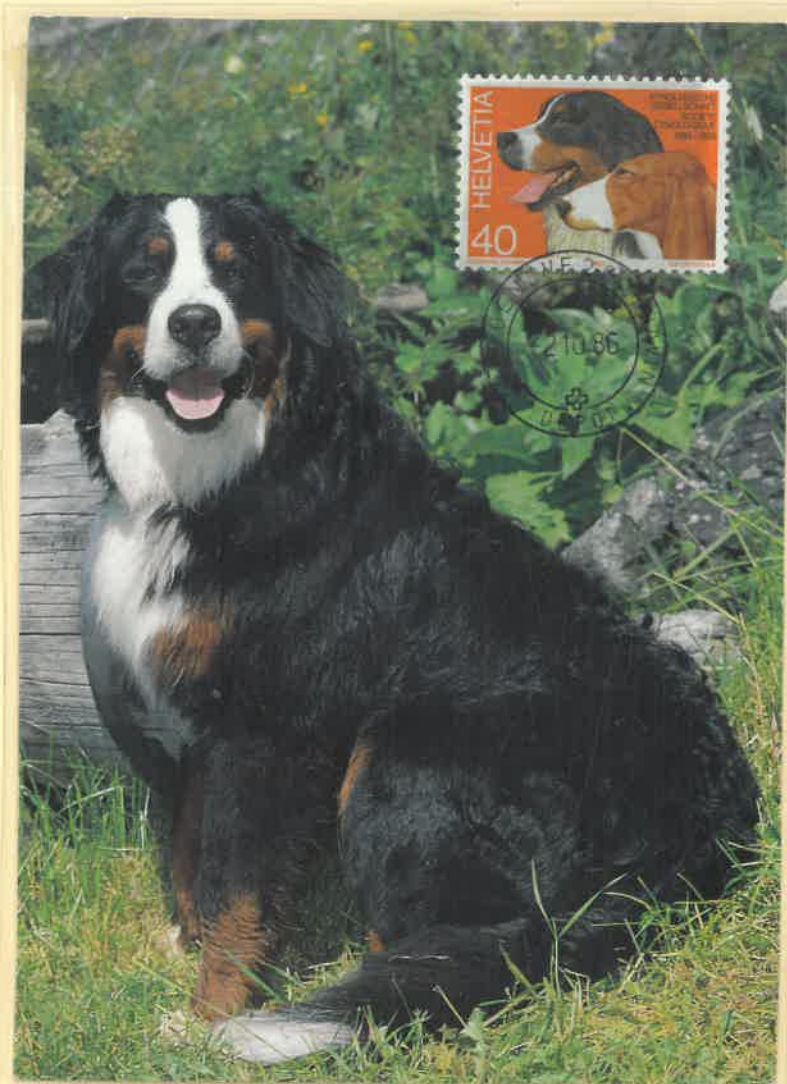

The Romanian Raven Shepherd Dog is a Romanian natural breed that appeared in the area of the Southern Carpathians and in the sub-Carpathian area (Dâmbovița, Argeș, Prahova, Brașov). The name "Raven" comes from the fact that its fur is completely black. It is an intelligent, active, brave, calm and balanced dog, obedient to his master and having a strong guardian instinct.

THE PUMI

This breed originated during the twelfth and thirteenth centuries as a crossbreed between endemic specimens and shepherd dogs brought from France and Germany. It was bred in order to guard and manage herds.

Origin: Hungary

Group 1 F.C.I. Sheep and herd dogs

Weight: 7 - 12 kg; Height: 33 - 44 cm

THE POLISH TATRA SHEPHERD DOG

This breed is native to the Tatra Mountains and the Carpathian Mountains of Poland. For hundreds of years, this dog's instinct has been to protect flocks of sheep.

THE BERNESE SHEPHERD DOG

The origins of this race can be traced back to 2000 years ago, when the Romans invaded Switzerland. At the time, those dogs were used to herd animals, but they were also excellent guardian dogs.